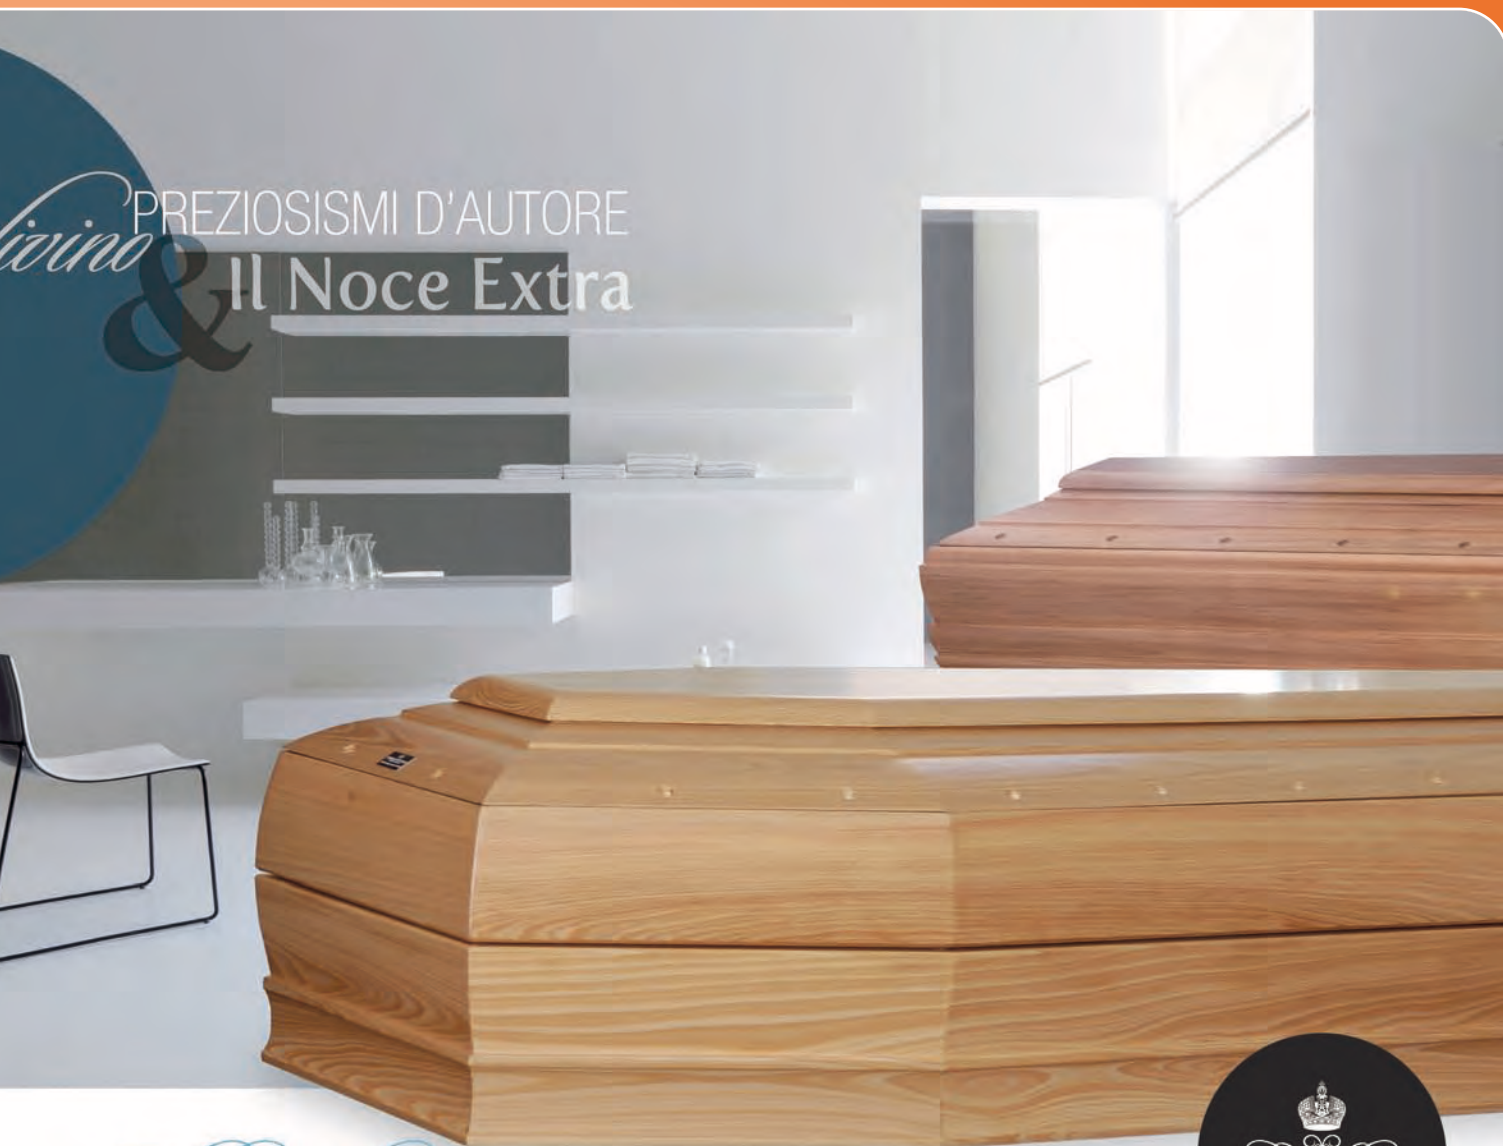

PRIMA BOTTEGA

Via S. Lorenzo, 11 Z.I. - 67020 Fossa (AQ)

Tel. +39 0862 761579 - Cell. 337 661634 - 340 3564393

www.primabottega.it • info@primabottega.it

PREZIOSISSIMI D'AUTORE
& Il Noce Extra

Il legno divino

**QUALITÀ ASSOLUTA
DEI MATERIALI/**

ABSOLUTE QUALITY
OF THE MATERIALS

Il cipresso, l'Albero della Vita, è da secoli considerato il legno sacro per eccellenza: la biblica Arca di Noè, l'originaria Porta Santa della Basilica di S. Pietro ed anche i feretri dei Pontefici ne sono a testimonianza.

Un nobile legno caratterizzato da un delicato e fresco profumo e da una naturale resistenza ad ogni tipo di alterazione.

The cypress tree, the Tree of Life, has for centuries been considered the sacred wood par excellence: the biblical Noah's Ark, the original Holy Door of the Basilica of St. Peter and even the coffins of the Popes are a witness of this.

This noble wood is characterized by a delicate and fresh fragrance and a natural resistance to all kind of alteration.